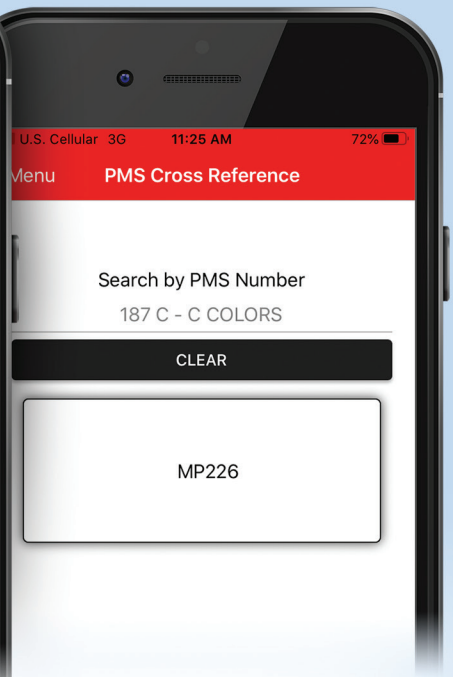

Download the App