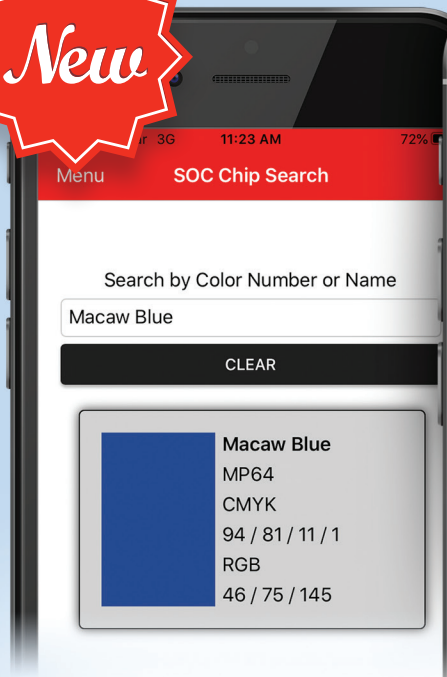

- Easily input specific colors on renderings and presentations
- Includes the 1,580 colors in the Spectrum of Color fan decks
- Browse colors by color family
- Enter color number or name to retrieve specific colors

- Access from smart phone, tablet, or desktop computer
- View color chips, including metallics
- Retrieve RGB and CMYK values of colors
- Includes the 1,580 colors in the Spectrum of Color fan decks
- Quick and easy to use

Color Name or Color Number

Exact Search Show All Related

	Sea Teal MP# 1694 CMYK 34 / 0 / 22 / 0 RGB 164 / 224 / 210
	Tempera Teal MP# 16090 CMYK 76 / 35 / 53 / 12 RGB 65 / 124 / 117

2) Run an exact search on a specific color name or number. Or, select "Show All Related" and enter part of a color name or number.

	Mardi Gras Teal MP# 24340 CMYK 70 / 19 / 34 / 0 RGB 76 / 162 / 168
--	--

3) The CMYK and RGB color values are presented next to the color chip.

Download the App

Save Time Searching for the Perfect Color