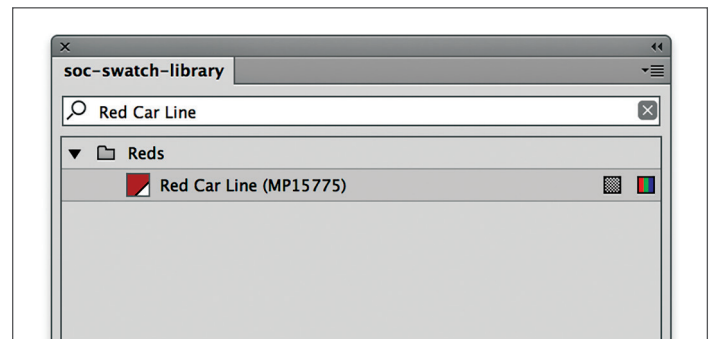

To download the SOC Swatch Library for Adobe, visit MatthewsPaint.com/SOCswatchLibraryAdobe

To download the SOC Swatch Library for Corel, visit MatthewsPaint.com/SOCswatchLibraryCorel

mpe
QUICK TIP

Adding the SOC Swatch Library to your graphics software is easy. Learn how!
MatthewsPaint.com/QuickTips

How it works:

1) When working on a rendering, open the SOC Swatch Library palette.

2) To find a specific color, type the color name or number in the search option in the palette.

3) To assign the color, select the portion of the artwork to colorize and click on the color in the palette.